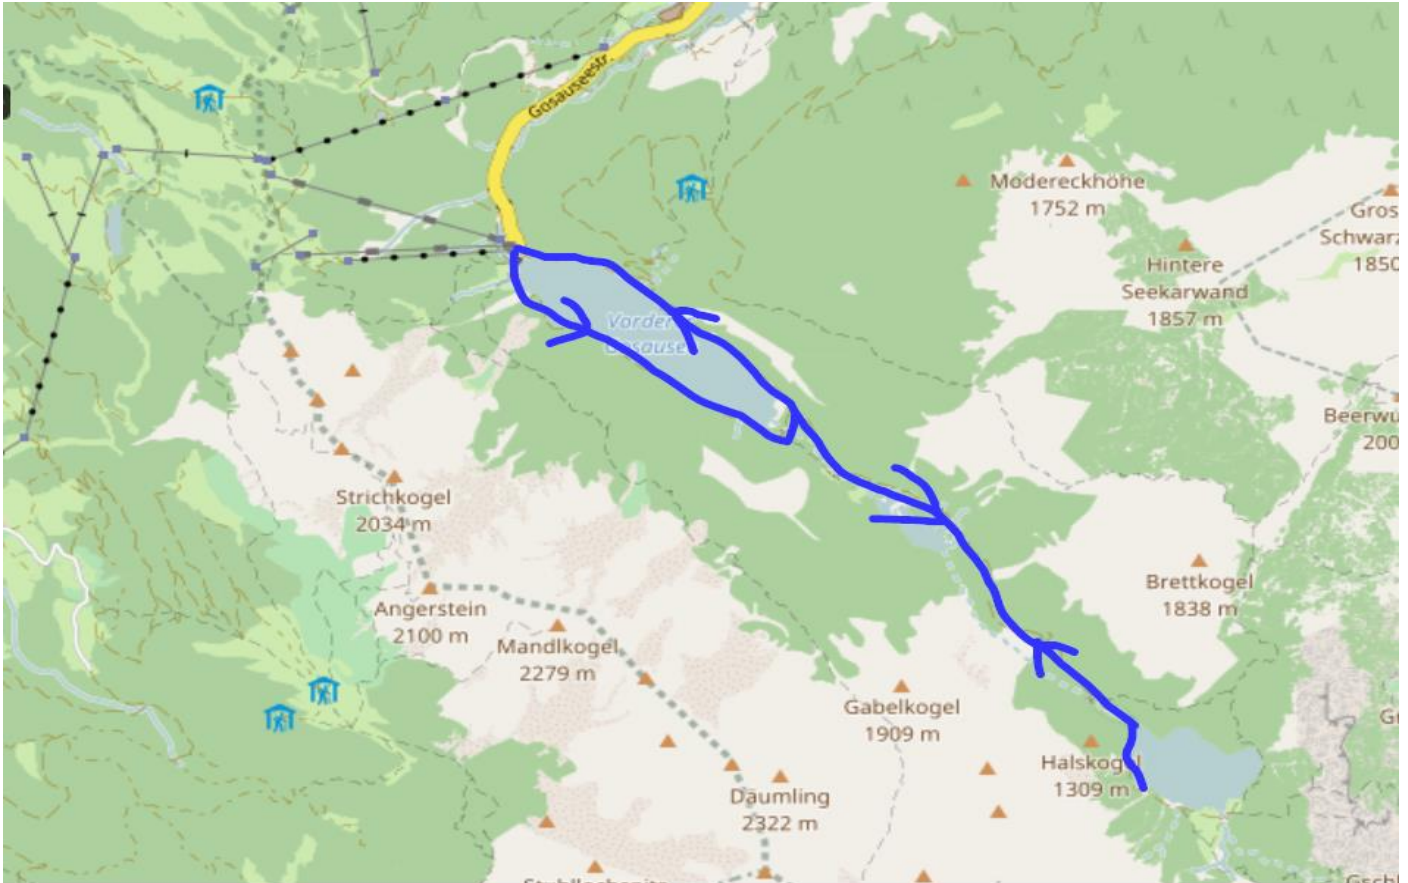

TDactive
Holidays
Let's do more...

WALKING MAPS

Austrian Lake District Walking Holiday

Bad Ischl

- Route: Leisurely
- Walking distance: 8 km
- Incline: 250m

- Route: Moderate
- Walking distance: 12 km
- Incline: 400 m

TDactive
Holidays
Let's do more...

Lake Wolfgangsee

- Route: Leisurely
- Walking distance: 9 km
- Incline: 250 m
- Route: Moderate
- Walking distance: 15 km
- Incline: 500 m

Lake Gosausee

- Route: Leisurely
- Walking distance: 10 km
- Incline: 300 m
- Route: Moderate
- Walking distance: 13 km
- Incline: 400 m

Lake Fuschlsee

- Route: Leisurely
- Walking distance: 12 km
- Incline: 100 m

- Route: Moderate
- Walking distance: 15 km
- Incline: 500 m

Lake Aussee

- Route: Leisurely
- Walking distance: 12 km
- Incline: 350 m
- Route: Moderate
- Walking distance: 15 km
- Incline: 850 m

**All the above routes may be altered locally by our expert guides if any unexpected weather conditions are encountered. These decisions are always made with the best intention for the group's wellbeing.*