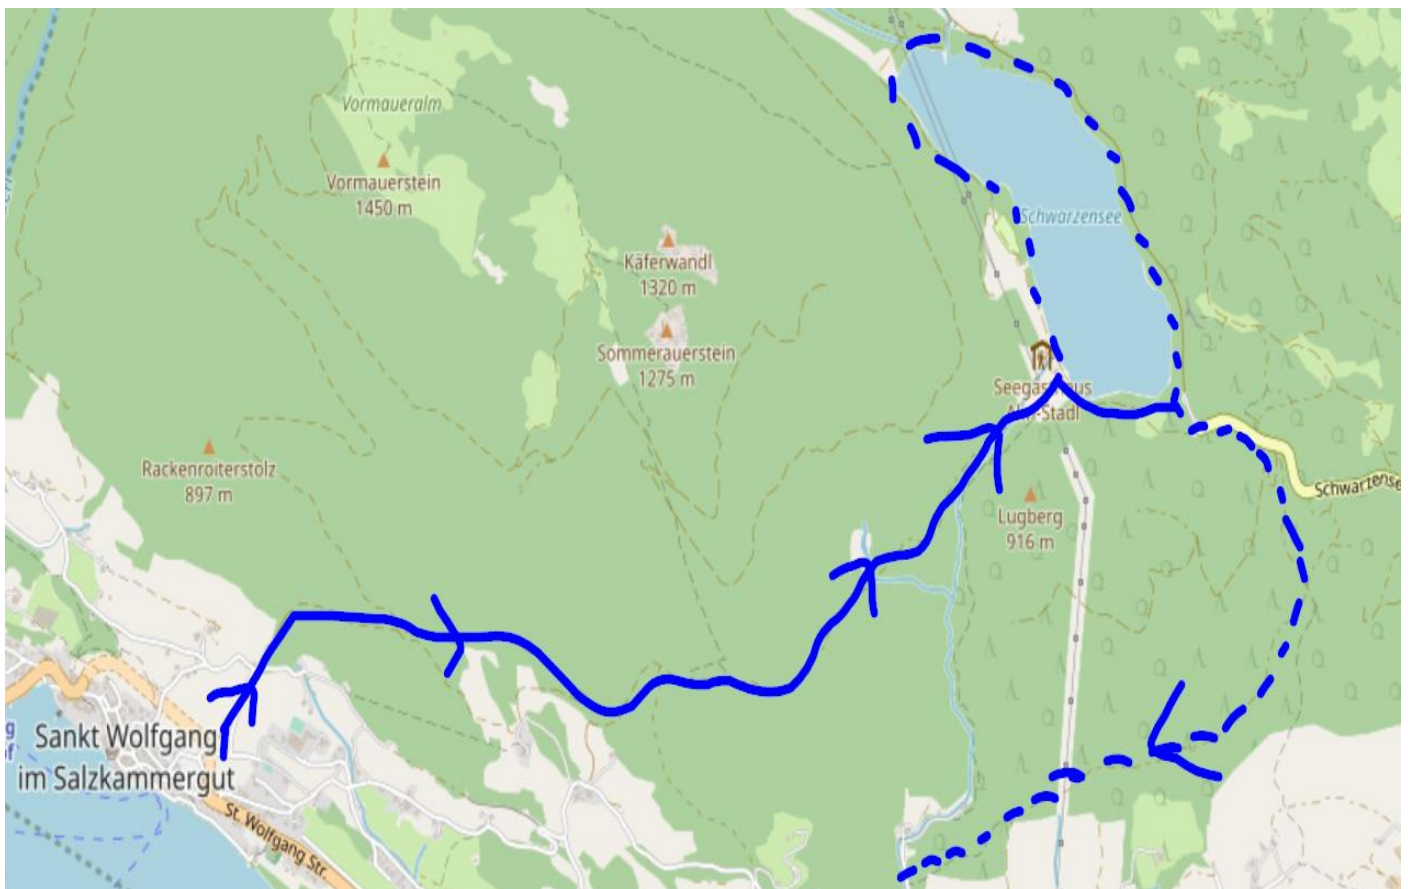

TDactive
Holidays
Let's do more...

WALKING MAPS

Austrian Lake District Walking Holiday

Bad Ischl

- Route: Leisurely
- Walking distance: 8 km
- Incline: 250m

- Route: Moderate
- Walking distance: 12 km
- Incline: 400 m

TDactive
Holidays
Let's do more...

Lake Wolfgangsee

- Route: Leisurely
- Walking distance: 9 km
- Incline: 250 m
- Route: Moderate
- Walking distance: 15 km
- Incline: 500 m

Lake Gosausee

- Route: Leisurely
- Walking distance: 10 km
- Incline: 300 m
- Route: Moderate
- Walking distance: 13 km
- Incline: 400 m

Lake Fuschlsee

- Route: Leisurely
- Walking distance: 12 km
- Incline: 100 m

- Route: Moderate
- Walking distance: 15 km
- Incline: 500 m

Lake Aussee

- Route: Leisurely
- Walking distance: 12 km
- Incline: 350 m
- Route: Moderate
- Walking distance: 15 km
- Incline: 850 m

**All the above routes may be altered locally by our expert guides if any unexpected weather conditions are encountered. These decisions are always made with the best intention for the group's wellbeing.*