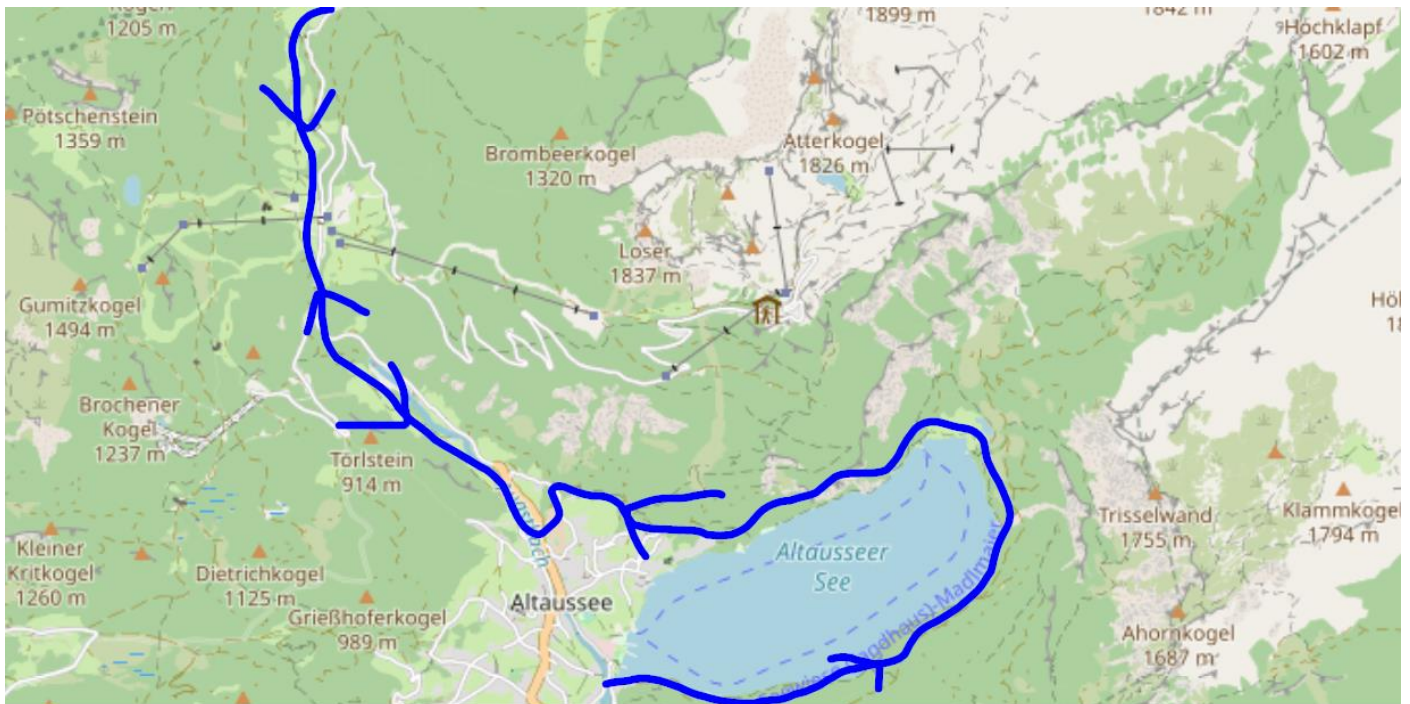

TDactive
Holidays
Let's do more...

WALKING MAPS

Austrian Lake District Walking Holiday

Bad Ischl

- Route: Leisurely
- Walking distance: 8 km
- Incline: 250m

- Route: Moderate
- Walking distance: 12 km
- Incline: 400 m

TDactive
Holidays
Let's do more...

Lake Wolfgangsee

- Route: Leisurely
- Walking distance: 9 km
- Incline: 250 m
- Route: Moderate
- Walking distance: 15 km
- Incline: 500 m

Lake Gosausee

- Route: Leisurely
- Walking distance: 10 km
- Incline: 300 m
- Route: Moderate
- Walking distance: 13 km
- Incline: 400 m

Lake Fuschlsee

- Route: Leisurely
- Walking distance: 12 km
- Incline: 100 m

- Route: Moderate
- Walking distance: 15 km
- Incline: 500 m

Lake Aussee

- Route: Leisurely
- Walking distance: 12 km
- Incline: 350 m
- Route: Moderate
- Walking distance: 15 km
- Incline: 850 m

**All the above routes may be altered locally by our expert guides if any unexpected weather conditions are encountered. These decisions are always made with the best intention for the group's wellbeing.*