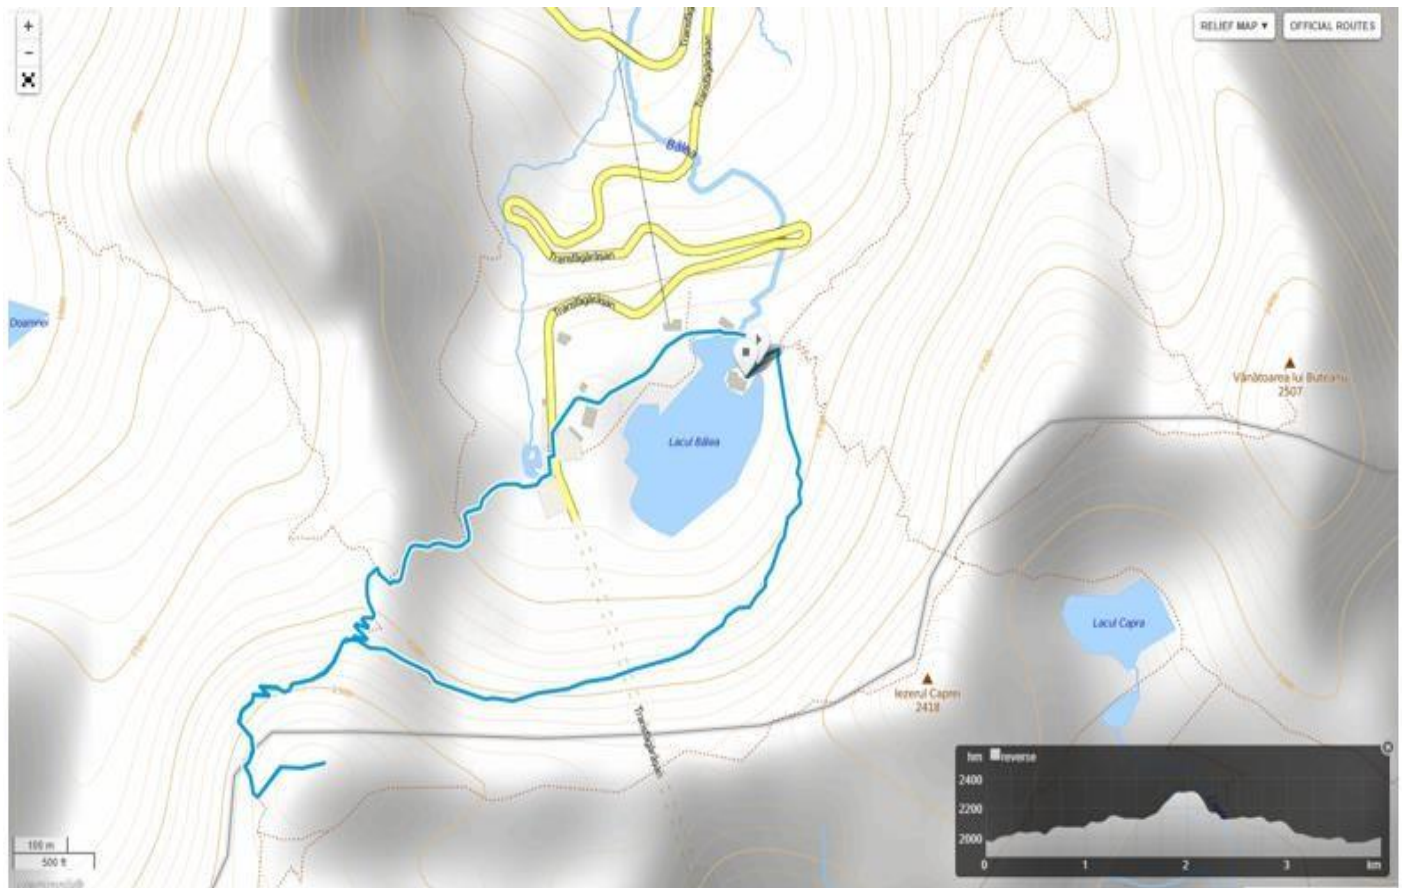

TDactive
Holidays
Let's do more...

WALKING MAPS

Transylvania Walking Holiday

Piatra Craiului Mountains and Brasov

- Route: Leisurely
- Walking distance: 8.5 km
- Incline: 335 m
- Decline: 385 m
- Duration: 4 hours

Viscri and Mesendorf

- Route: Leisurely
- Walking distance: 13 km
- Incline: 250m
- Decline: 240m
- Duration: 3.5 hours

Bucegi Mountains

- Route: Leisurely
- Walking distance: 7.6 km
- Incline: 160 m
- Decline: 320 m
- Duration: 2.5 hours

Fagaras Mountains

- Route: Leisurely
- Walking distance 4.6 km
- Incline: 350 m
- Decline: 350 m
- Duration: 3 hours

Piatra Mare Mountains

- Route: Leisurely
- Walking distance: 8.5 km
- Incline: 550m
- Decline: 550 m
- Duration: 3 hours

**All the above routes may be altered locally by our expert guides if any unexpected weather conditions are encountered. These decisions are always made with the best intention for the group's wellbeing.*