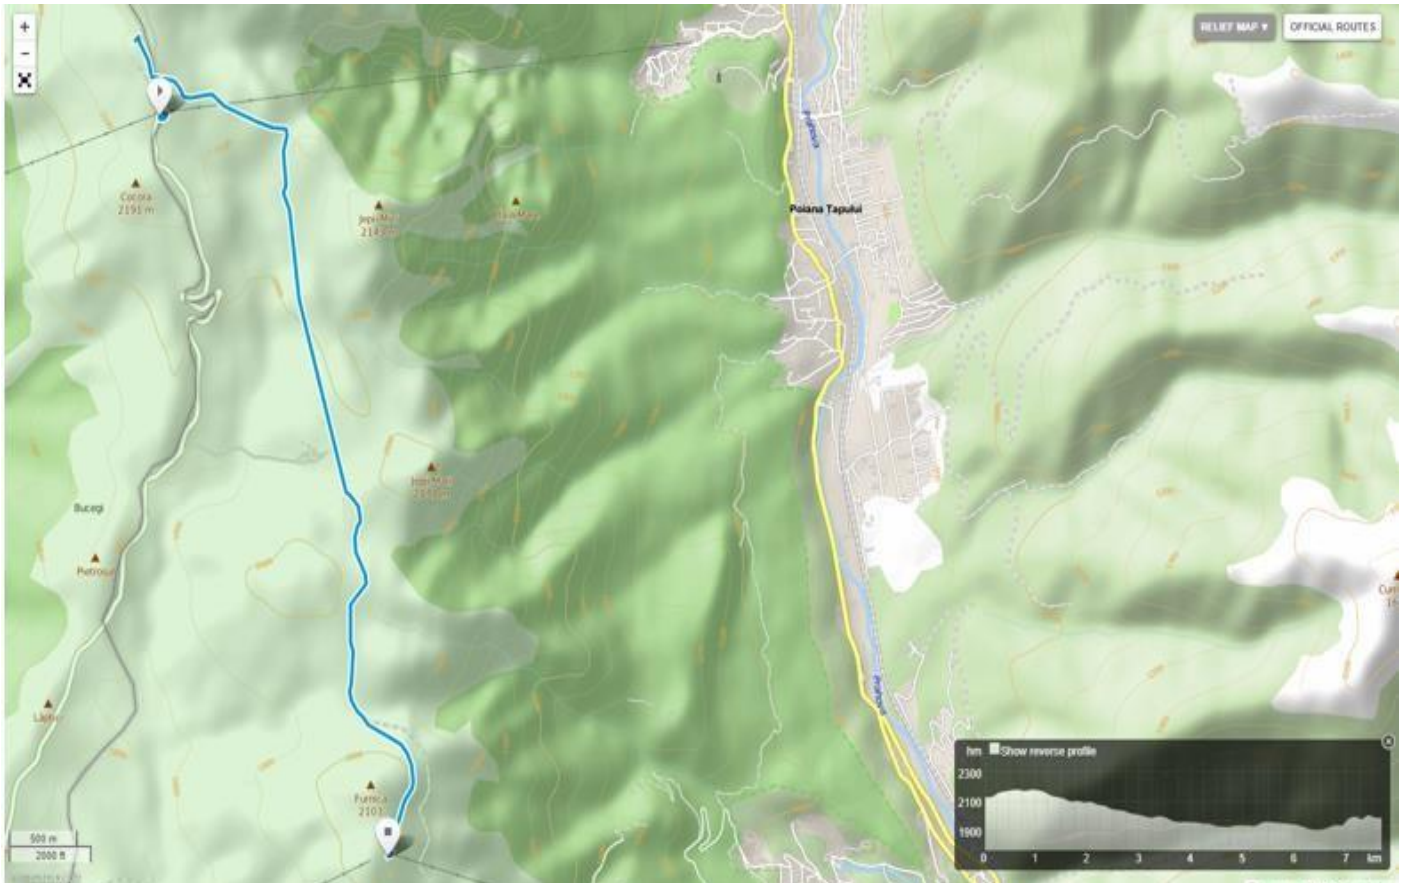

TDactive
Holidays
Let's do more...

WALKING MAPS

Transylvania Walking Holiday

Piatra Craiului Mountains and Brasov

- Route: Leisurely
- Walking distance: 8.5 km
- Incline: 335 m
- Decline: 385 m
- Duration: 4 hours

Viscri and Mesendorf

- Route: Leisurely
- Walking distance: 13 km
- Incline: 250m
- Decline: 240m
- Duration: 3.5 hours

Bucegi Mountains

- Route: Leisurely
- Walking distance: 7.6 km
- Incline: 160 m
- Decline: 320 m
- Duration: 2.5 hours

Fagaras Mountains

- Route: Leisurely
- Walking distance 4.6 km
- Incline: 350 m
- Decline: 350 m
- Duration: 3 hours

Piatra Mare Mountains

- Route: Leisurely
- Walking distance: 8.5 km
- Incline: 550m
- Decline: 550 m
- Duration: 3 hours

**All the above routes may be altered locally by our expert guides if any unexpected weather conditions are encountered. These decisions are always made with the best intention for the group's wellbeing.*