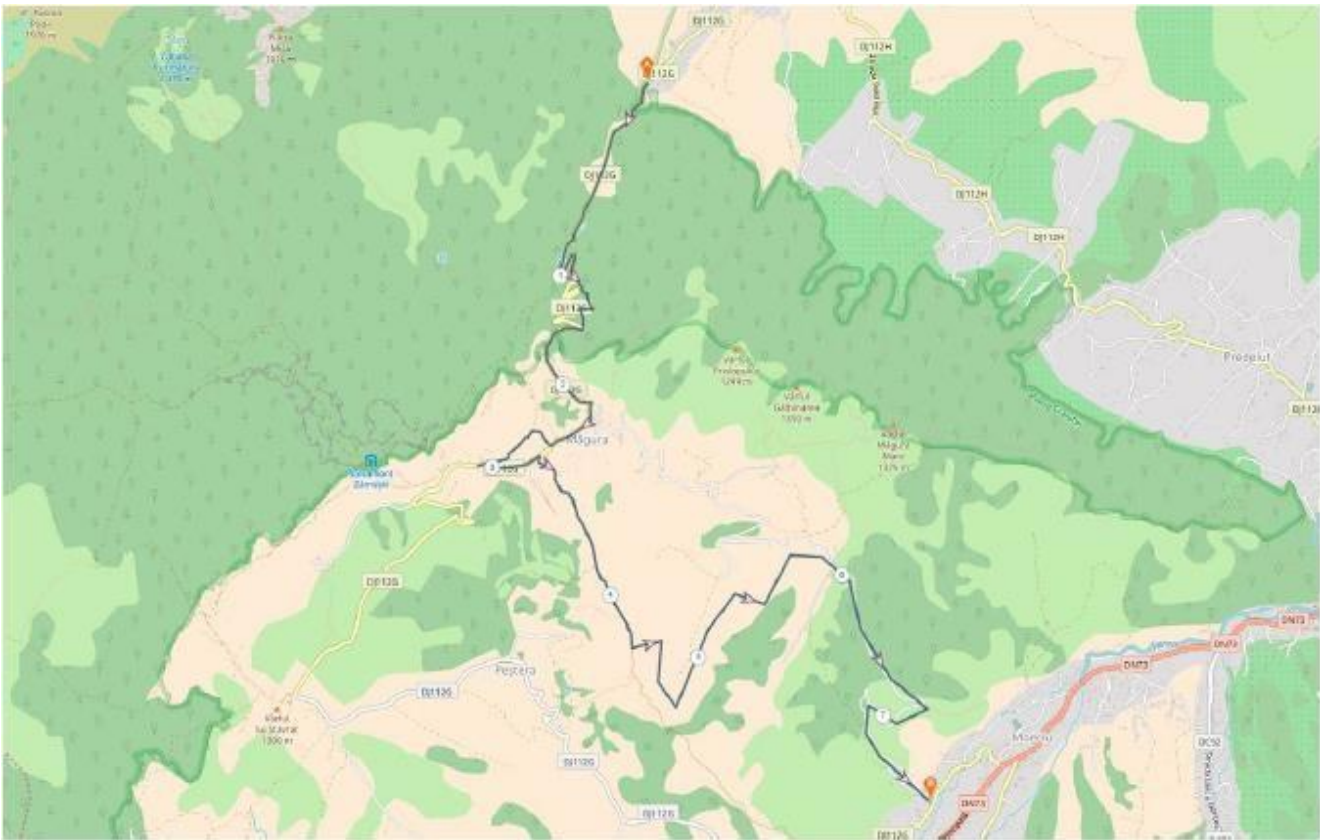

TDactive
Holidays
Let's do more...

WALKING MAPS

Transylvania Walking Holiday

Piatra Craiului Mountains and Brasov

- Route: Leisurely
- Walking distance: 8.5 km
- Incline: 335 m
- Decline: 385 m
- Duration: 4 hours

Viscri and Mesendorf

- Route: Leisurely
- Walking distance: 13 km
- Incline: 250m
- Decline: 240m
- Duration: 3.5 hours

Bucegi Mountains

- Route: Leisurely
- Walking distance: 7.6 km
- Incline: 160 m
- Decline: 320 m
- Duration: 2.5 hours

Fagaras Mountains

- Route: Leisurely
- Walking distance 4.6 km
- Incline: 350 m
- Decline: 350 m
- Duration: 3 hours

Piatra Mare Mountains

- Route: Leisurely
- Walking distance: 8.5 km
- Incline: 550m
- Decline: 550 m
- Duration: 3 hours

**All the above routes may be altered locally by our expert guides if any unexpected weather conditions are encountered. These decisions are always made with the best intention for the group's wellbeing.*